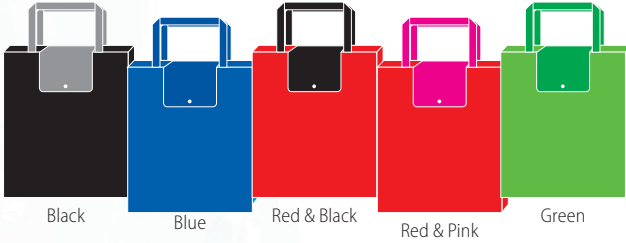

Non-Woven Bag

SM7B

1. **Material** : Non Woven 100gsm
   Size : 33cm(W) x 43cm(H) x 12.5cm(G)
   Finishing : Stitching
   Feature : Foldable with Flap Closure