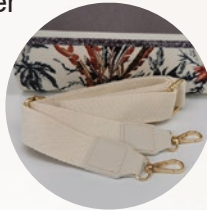

## Juco Small

---

- Size** : 35cm(W) x 26cm(H)  
x 15cm(G)
- Material** : Juco Material with  
Inner Lamination
- Feature** : With Cotton Paddle Handle  
& Velcro
- Handle  
Length** : 40cm+/-

## Black Juco with Zipper

---

- Size** : 38cm(W) x 32cm(H) x 14cm(G)
- Material** : Juco Material with Inner Lamination
- Feature** : With Cotton Paddle Handle  
Base Board and Side Pockets
- Handle Length** : 50cm+/-

# Elegant Laminated Cotton Tote Bag

High Quality  
Zipper

Sling Bag Strap

Big: Removable  
Bottom Board