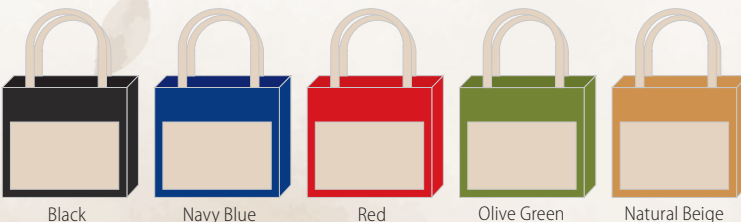

Black

Navy Blue

Red

Olive Green

Natural Beige